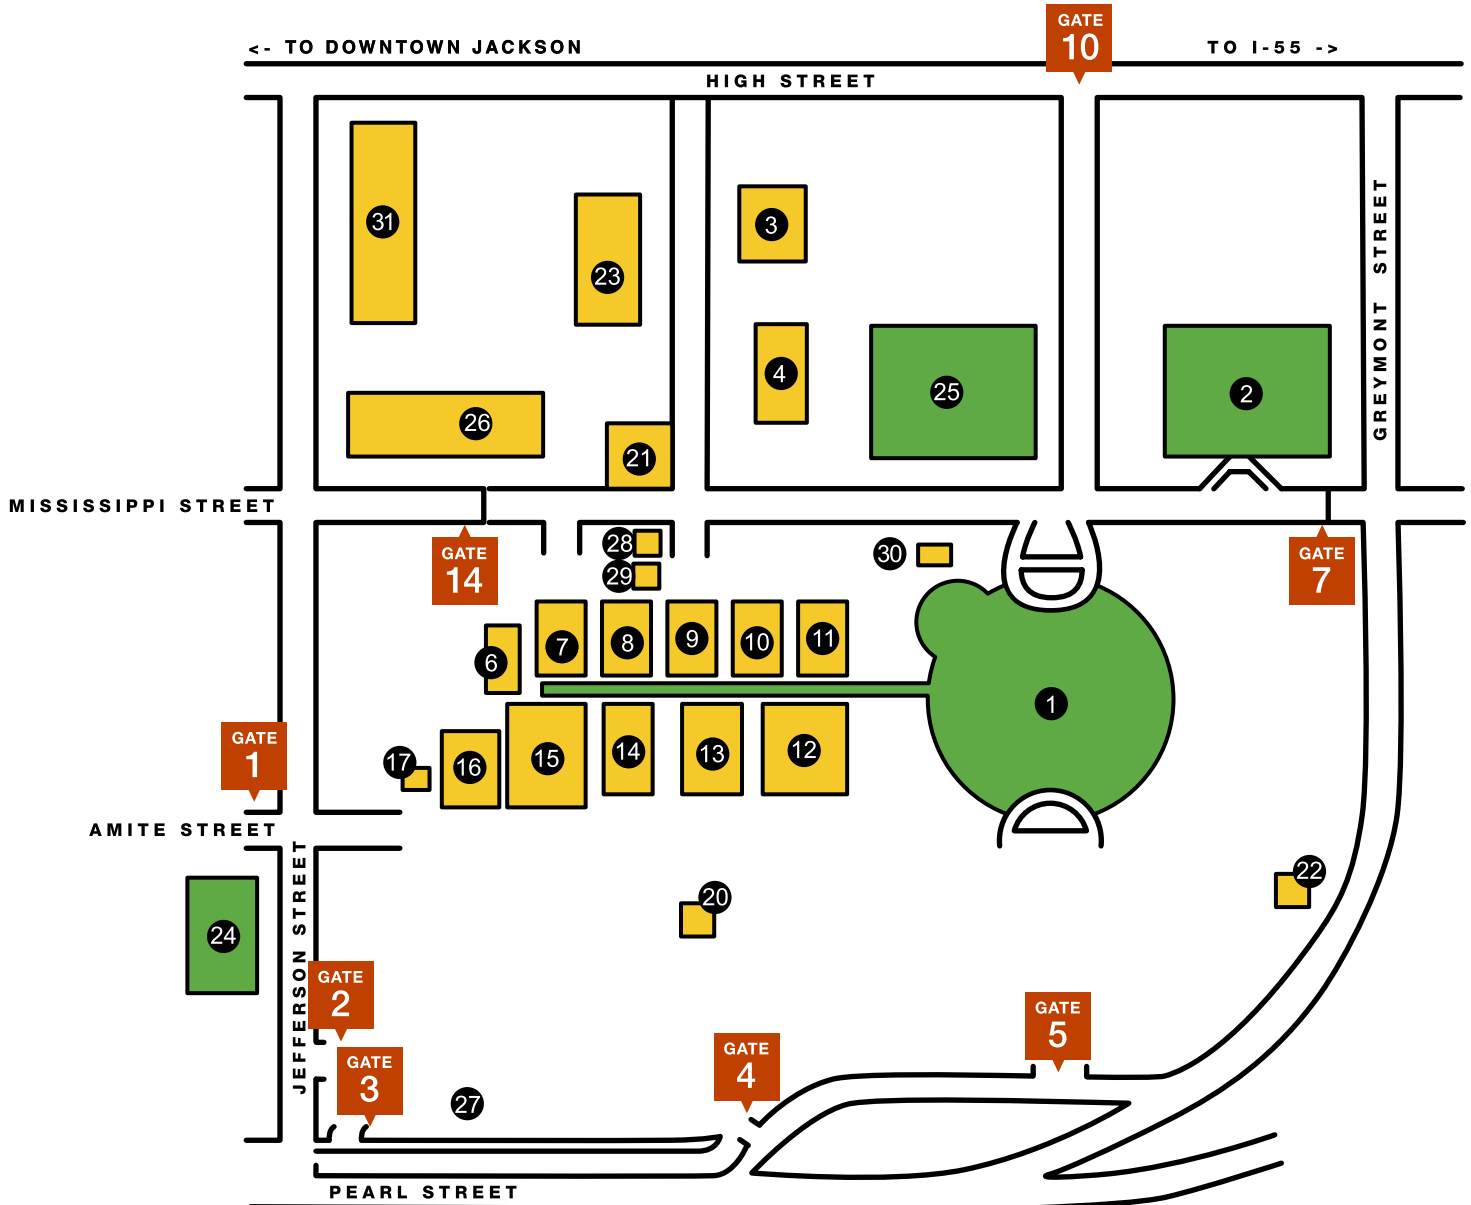

# Mississippi Fair Complex

INCLUDING THE MISSISSIPPI COLISEUM, STATE FAIR GROUNDS &  
MISSISSIPPI DEPARTMENT OF AGRICULTURE AND COMMERCE OFFICE

## BUILDING KEY

01	Mississippi Coliseum	12	Livestock Barn	23	Horse Barn ( <i>Steel Bldg</i> )
02	Trademart	13	Livestock Barn	24	MDAC Main Office
03	Horse Barn	14	Judging Arena	25	Kirk Fordice Equine Center
04	Multi-Purpose Arena	15	Livestock Barn ( <i>Dairy</i> )	26	Maintenance Dept.
06	Children's Barnyard	16	Livestock Barn	27	Campground
07	Hog Barn	17	Cane Mill	28	Propane Tank
08	Sheep Barn	20	Comfort Station	29	Farrier Barn
09	Horse Barn	30	Security Office Bldg	31	Farmers Market Bldg
10	Horse Barn	21	MS Street Armory		
11	Corral ( <i>Multi Use</i> )	22	Midway Comfort Station		